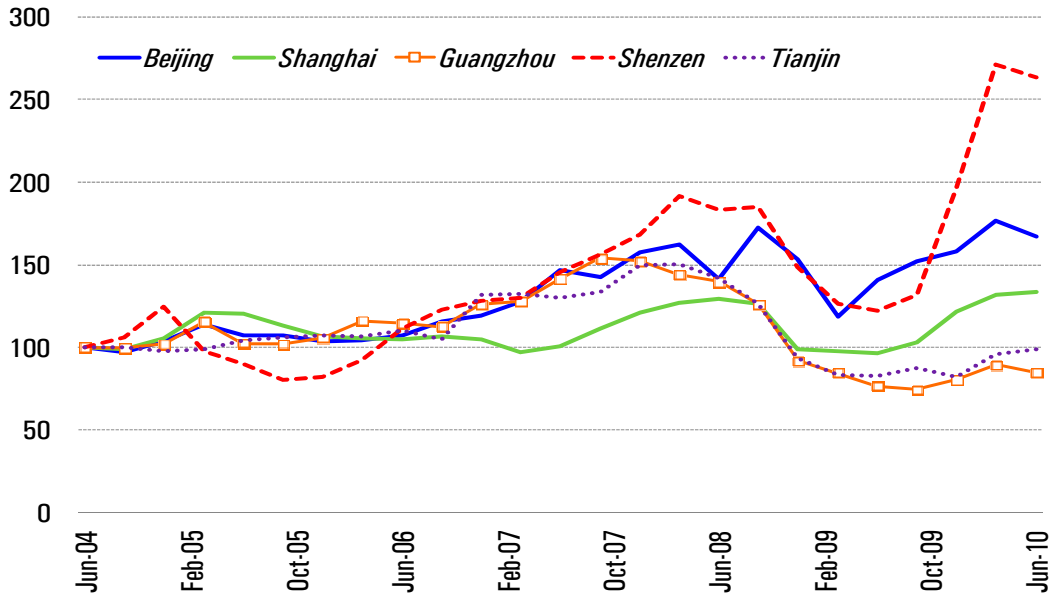

## China: Index of House Price to Average Disposable Household Income

(June 2004 = 100)

Source: IMF staff calculations.

## China: Price-to-Rent Index

(2004 = 100)

Source: IMF staff calculations.