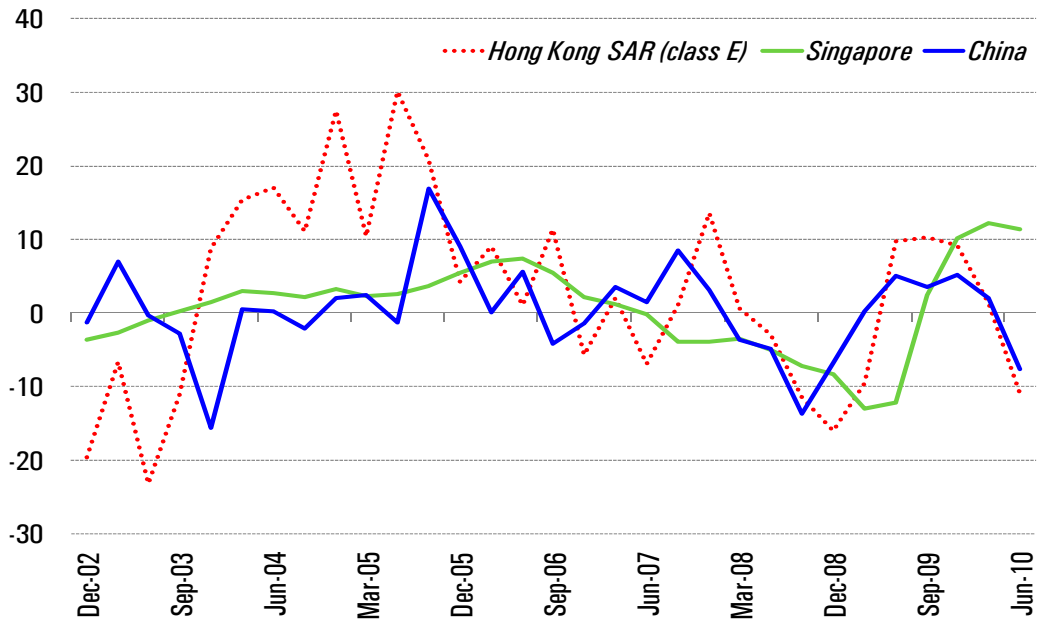

## China: Price-to-Rent Index

(2004 = 100)

Source: IMF staff calculations.

## China: Deviation of House Prices from Benchmark

(In percent of benchmark prices)

Source: IMF staff estimates.

## Selected Asia: Deviation of House Prices from Benchmark Prices

(In percent of benchmark prices)

Source: IMF staff estimates.