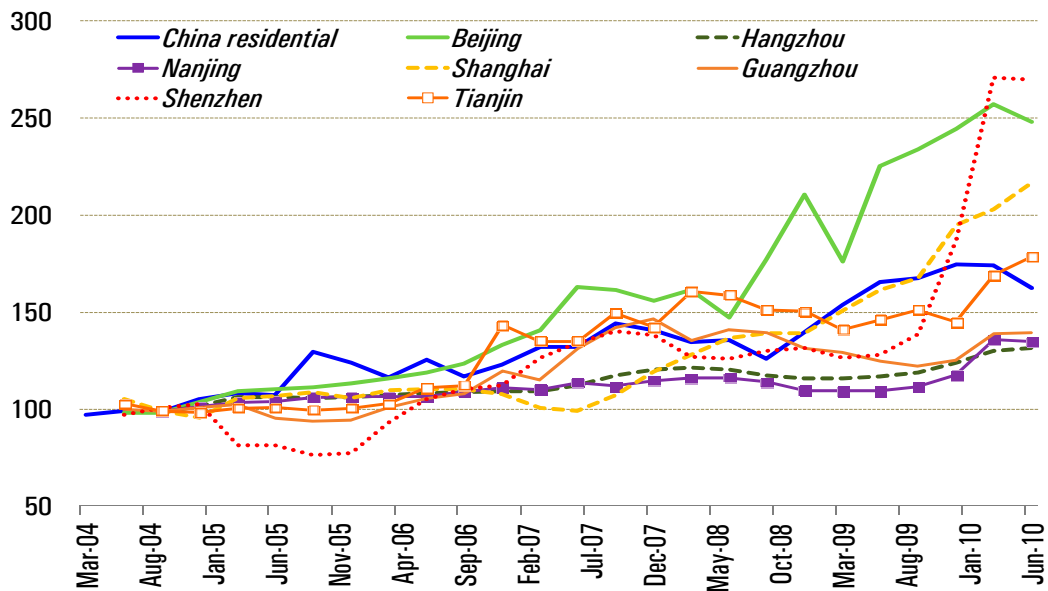

## China: Index of House Price to Average Disposable Household Income

(June 2004 = 100)

Source: IMF staff calculations.

## China: Price-to-Rent Index

(2004 = 100)

Source: IMF staff calculations.