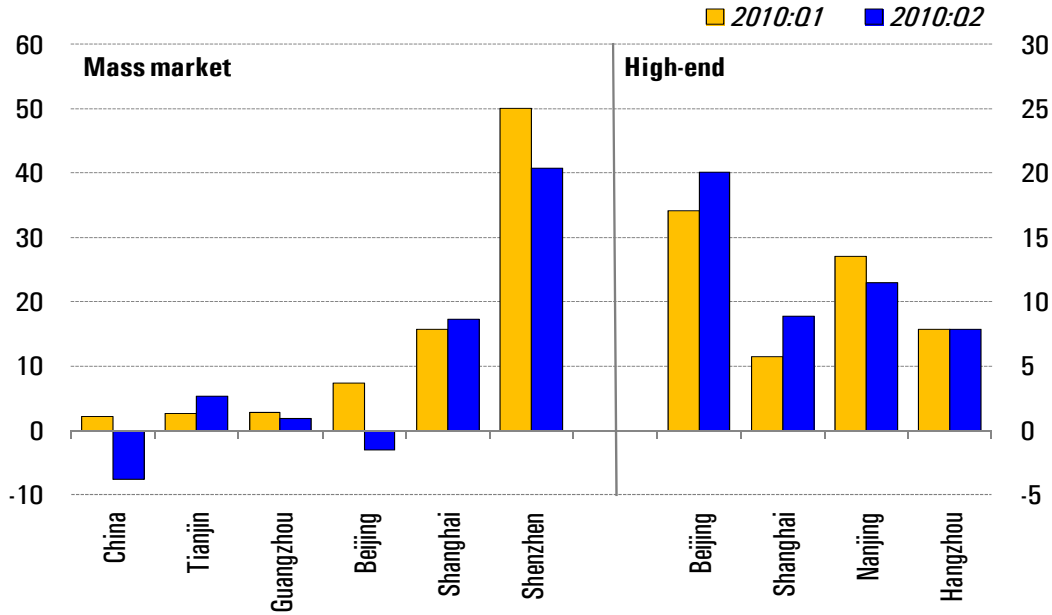

## China: Index of House Price to Average Disposable Household Income

(June 2004 = 100)

Source: IMF staff calculations.

## China: Price-to-Rent Index

(2004 = 100)

Source: IMF staff calculations.

## China: Deviation of House Prices from Benchmark

(In percent of benchmark prices)

Source: IMF staff estimates.